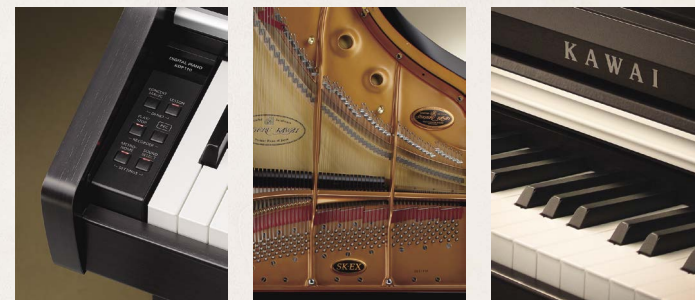

**KAWAI**

DIGITAL PIANO

**KDP 110**

## AUTHENTIC KEY TOUCH

---

The KDP110's new *Responsive Hammer Compact II (RHCII)* keyboard action has been developed to represent the distinctive touch of an acoustic grand piano. Its springless key mechanism, sturdy construction, and accurate triple-sensor system delivers a smooth, natural, and highly authentic piano playing experience.

## STUNNING GRAND PIANO SOUND

---

The KDP110 digital piano captures the beautiful sound of the acclaimed Shigeru Kawai SK-EX concert grand piano, with all 88 keys of this exceptional instrument meticulously recorded, analysed and faithfully reproduced using proprietary *Harmonic Imaging* technology. This unique process accurately recreates the broad dynamic range of the original grand piano, affording pianists an outstanding level of expressiveness ranging from the softest pianissimo to the boldest fortissimo.

In addition, the KDP110's *Virtual Technician* function allows the overall character of the SK-EX piano sound to be changed to suit a particular musical genre, or for individual elements such as voicing to be adjusting using the dedicated iPad app.